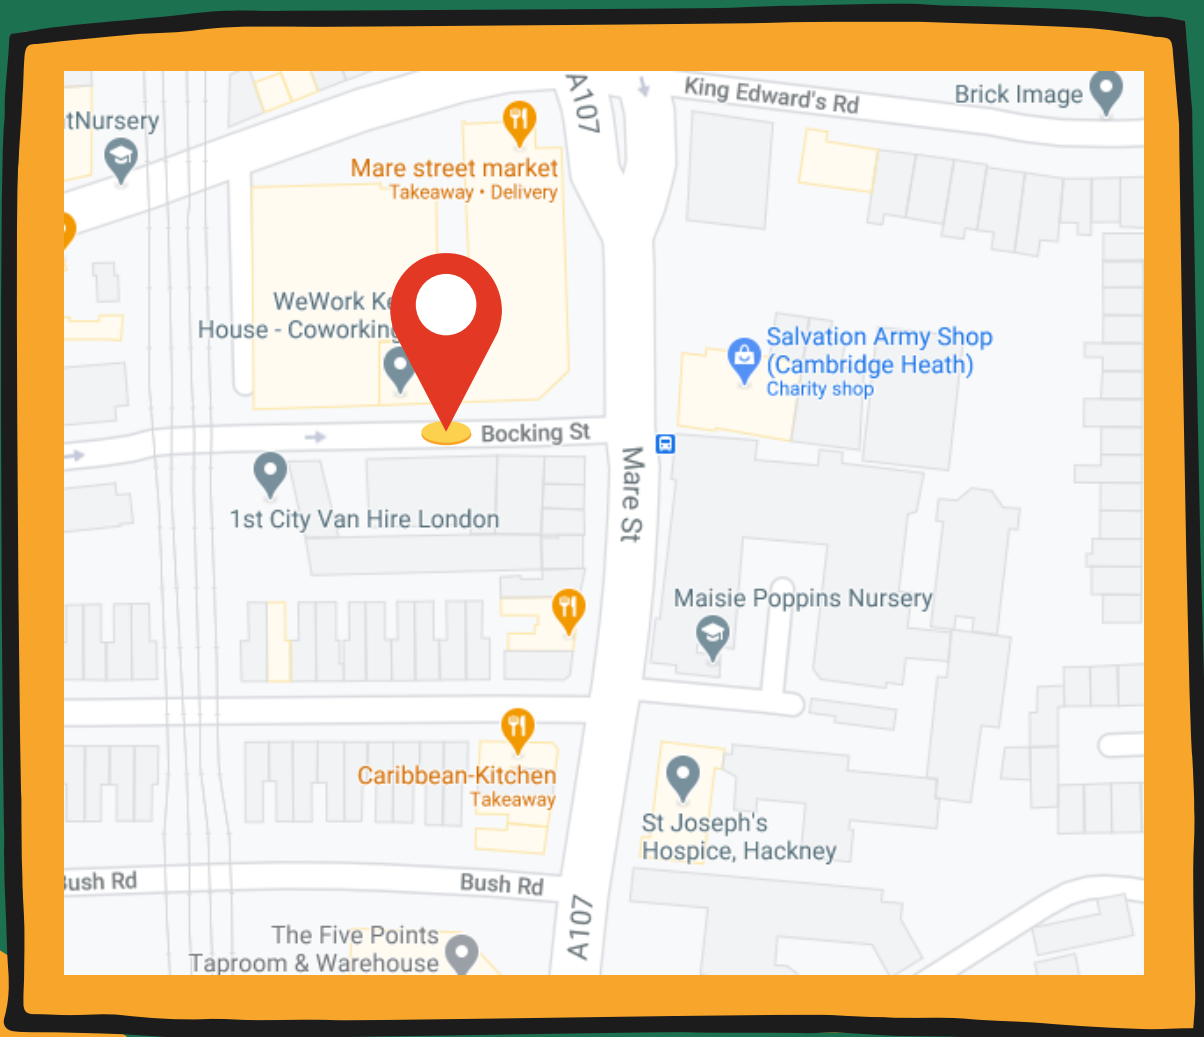

How to find the Bocking Street Vaccination Centre

The Vaccination Centre is on Bocking St, 50 metres on your left as you walk down from Mare Street.

Please note there is no parking and Bocking St is a one-way road with entry from Sheep Lane.

Bocking St is roughly opposite St Joseph's Hospice/ Salvation Army on Mare St. Behind the relatively new Mare Street Market.

Address:
The Vaccination Centre,
3a Bocking St,
Hackney E8

Getting to us by public transport.

Closest Overground Stations:

Cambridge Heath Station – 0.5 miles (8 minute walk)

London Fields Station – 0.4 miles (7 minute walk)

Closest Underground Stations:

Bethnal Green Station – 0.7 miles (15 minute walk)

Buses that are close:

26, 55, 106, 254, D6, (Stop LE)

Going South on Mare St – 2 mins walk

26, 55, 106, 236, 254, 388 (Stop LP)

Going North on Mare St – 3 mins walk

26, 277, (Stop LX)

on Well St – 6 mins walk